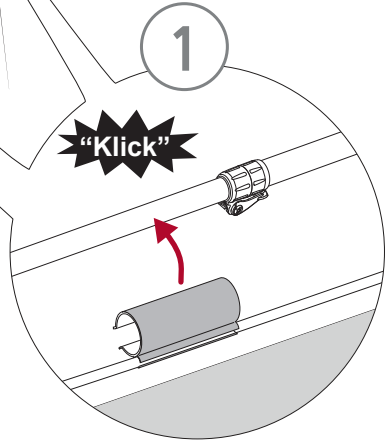

Eclipse Adaptor

MON007 V1 2015

EXPERIENCE THE SPIRIT

2

2

1

3

“Klick”