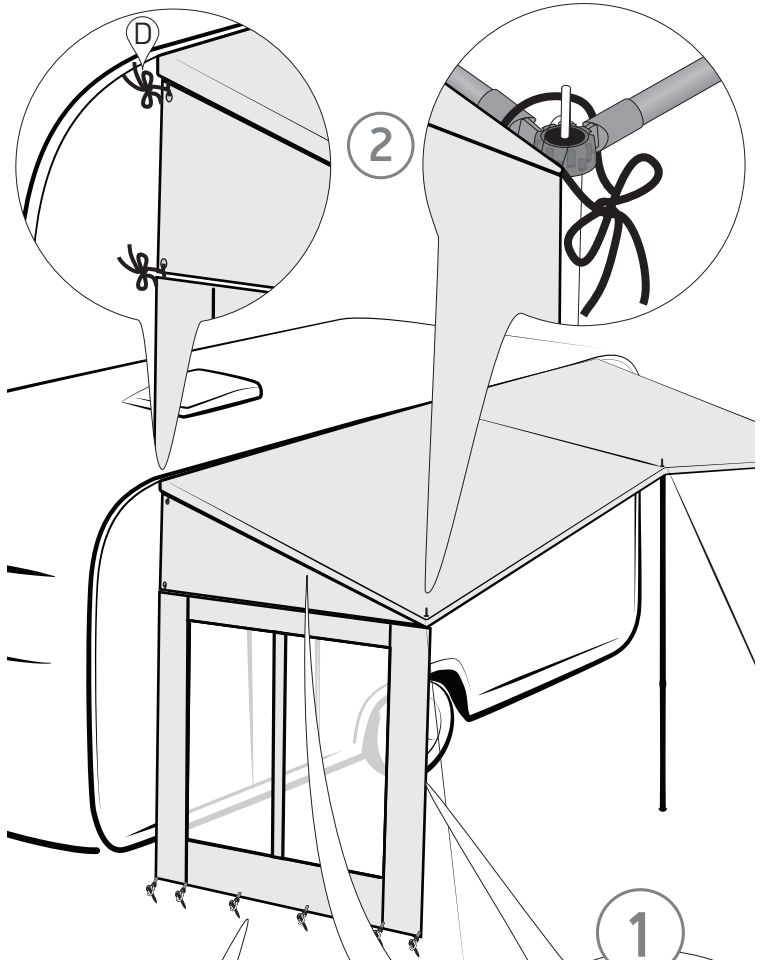

Eclipse Adaptor

MON007 V1 2015

EXPERIENCE THE SPIRIT

2

2

1

3

“Klick”