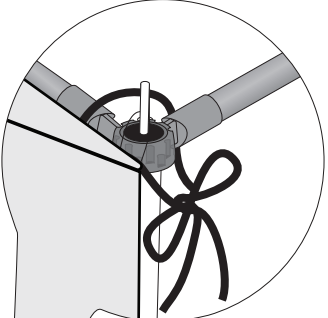

Eclipse Adaptor

MON007 V1 2015

EXPERIENCE THE SPIRIT

2

2

1

3

“Klick”