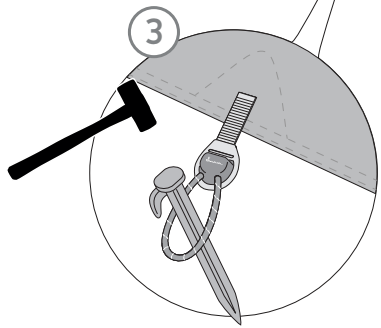

Eclipse Adaptor

MON007 V1 2015

EXPERIENCE THE SPIRIT

2

2

1

3

“Klick”