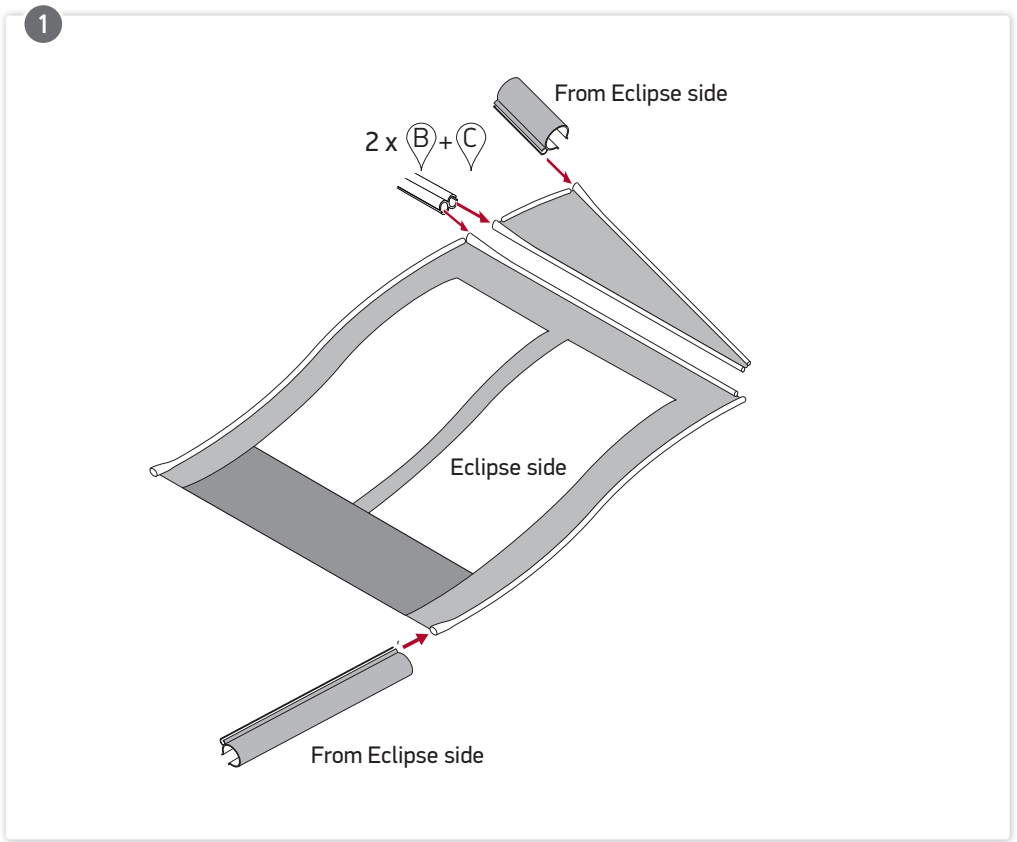

Eclipse Adaptor

MON007 V1 2015

EXPERIENCE THE SPIRIT

2

2

1

3

“Klick”