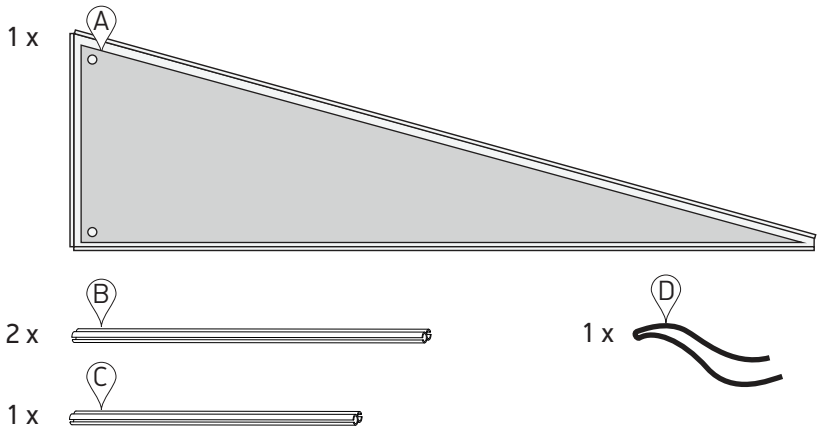

Eclipse Adaptor

MON007 V1 2015

EXPERIENCE THE SPIRIT

2

2

1

3

“Klick”