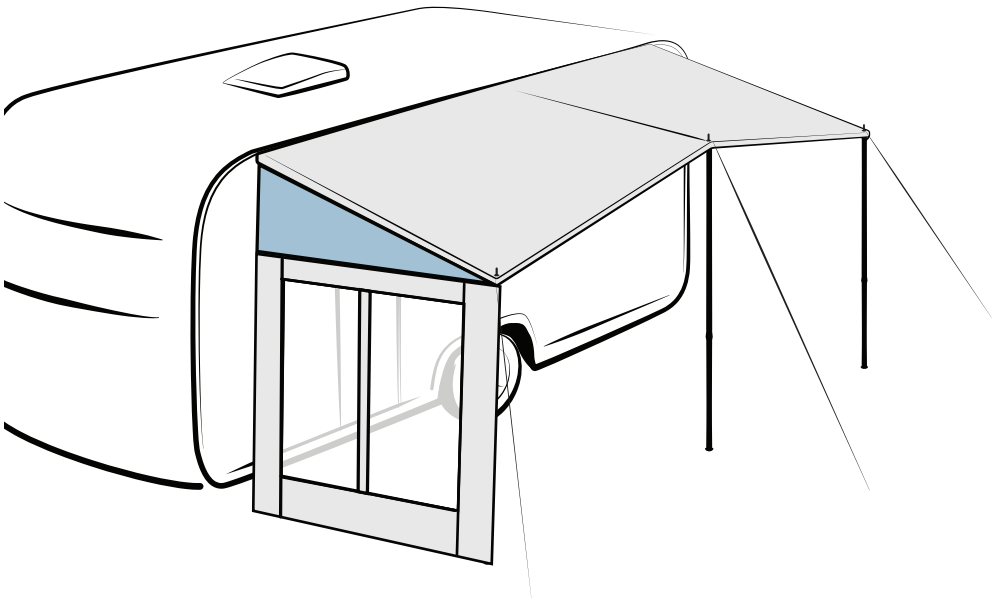

Eclipse Adaptor

MON007 V1 2015

EXPERIENCE THE SPIRIT

2

2

1

3

“Klick”