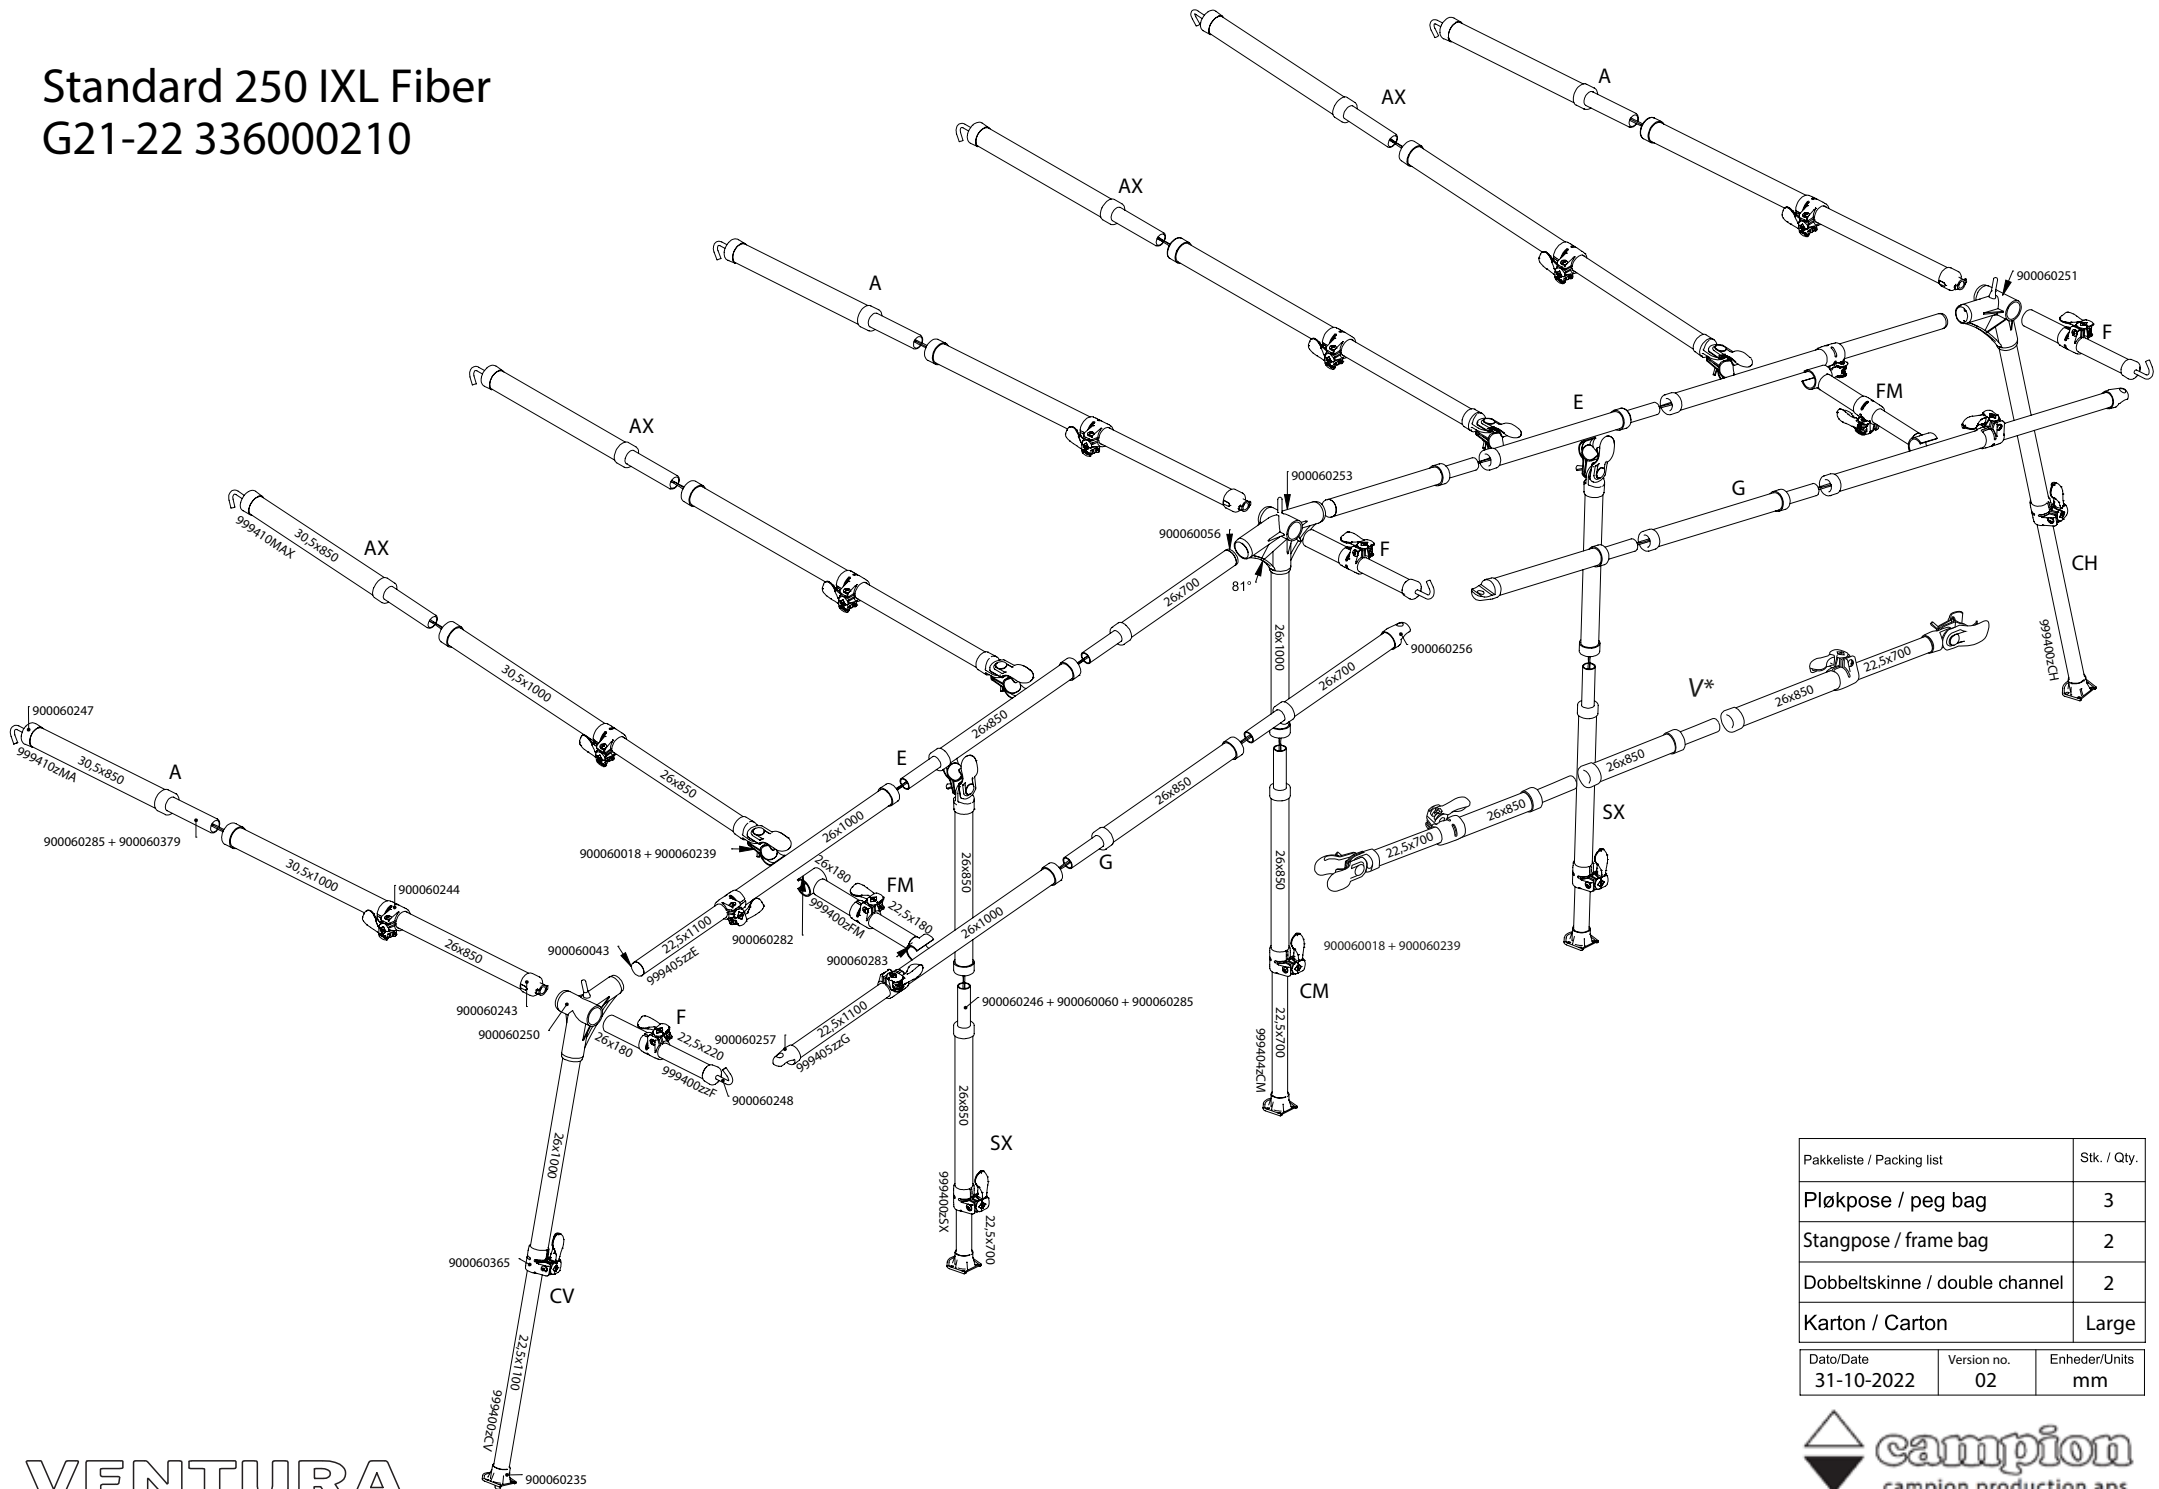

Standard 250 IXL Fiber G21-22 336000210

Pakkelliste / Packing list		Stk. / Qty.
Pløkkepose / peg bag		3
Stangpose / frame bag		2
Dobbeltskinne / double channel		2
Karton / Carton		Large
Dato/Date	Version no.	Enheder/Units
31-10-2022	02	mm

VENTURA