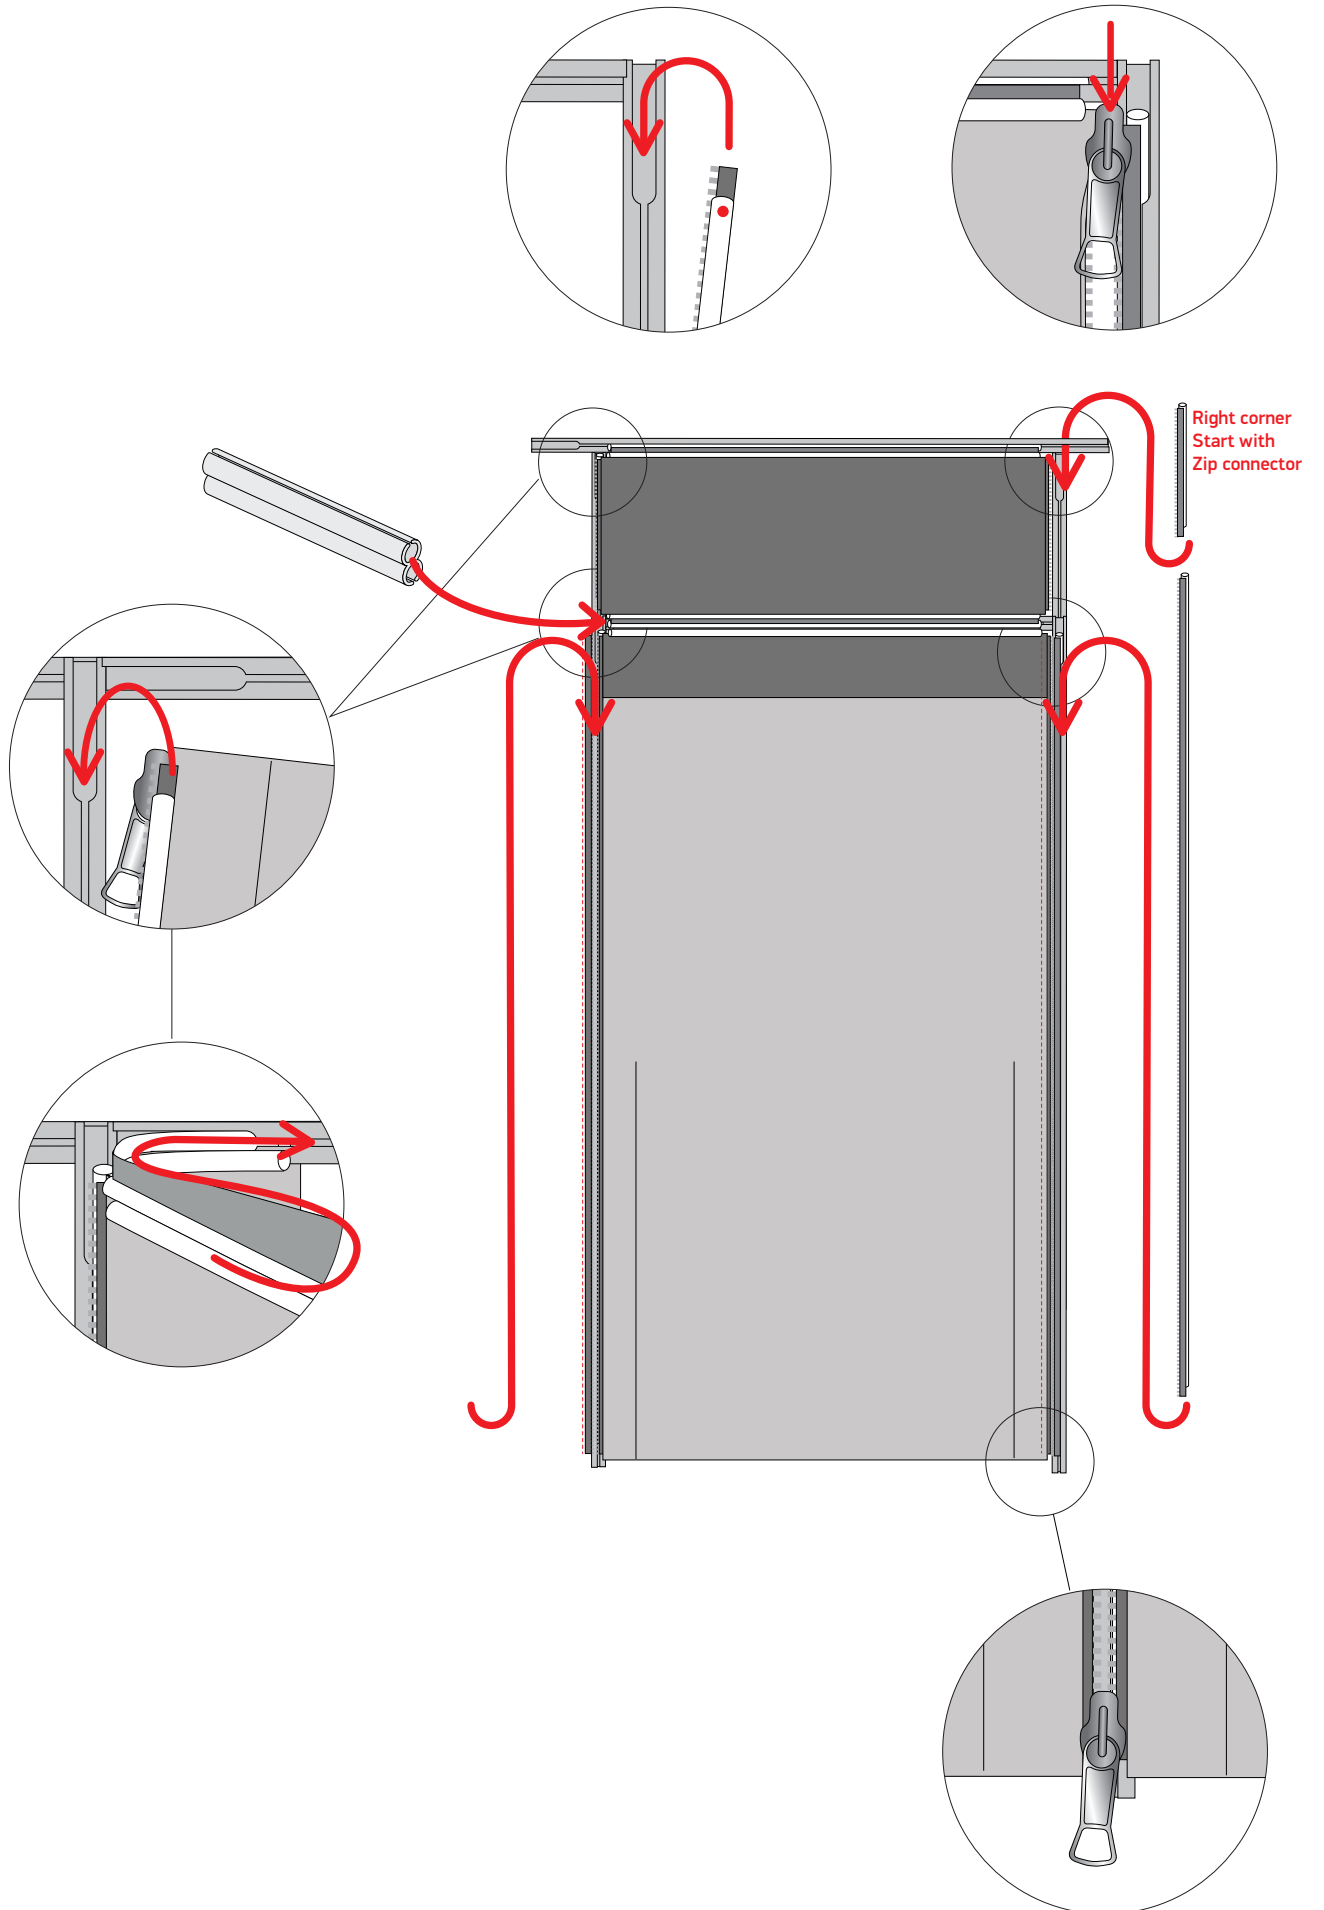

Examples - placement of panels and Zipper connect

Panel windows

Zip connector

Panel Door

Panel open

Panel windows open

Panel closed

Panel side with net

## Mounting of zipper connector

Assembly guide - for Veranda kit

7	116 cm		
19	116 cm		
20	116 cm		

B	1	
B2	1	
B9	2	
C	2	
CS	1	
C2	1	
	1	
Screw 4,5x80	2	
Screw 4,5x120	4	
EndCap	1	
P rofil 1190mm	1	

Assembly guide - for Partitun wall

A	1	
B	1	
B2	1	
B9	4	
C	9	
CS	1	
C2		
D	4	
Screw 4,5x80	2	
Screw 4,5x120	4	
EndCap	8	
EndCap	1	
Profil	1	

2	236 cm		
6	116 cm		
7	116 cm		
15	51 cm		
19	116 cm		
20	116 cm	