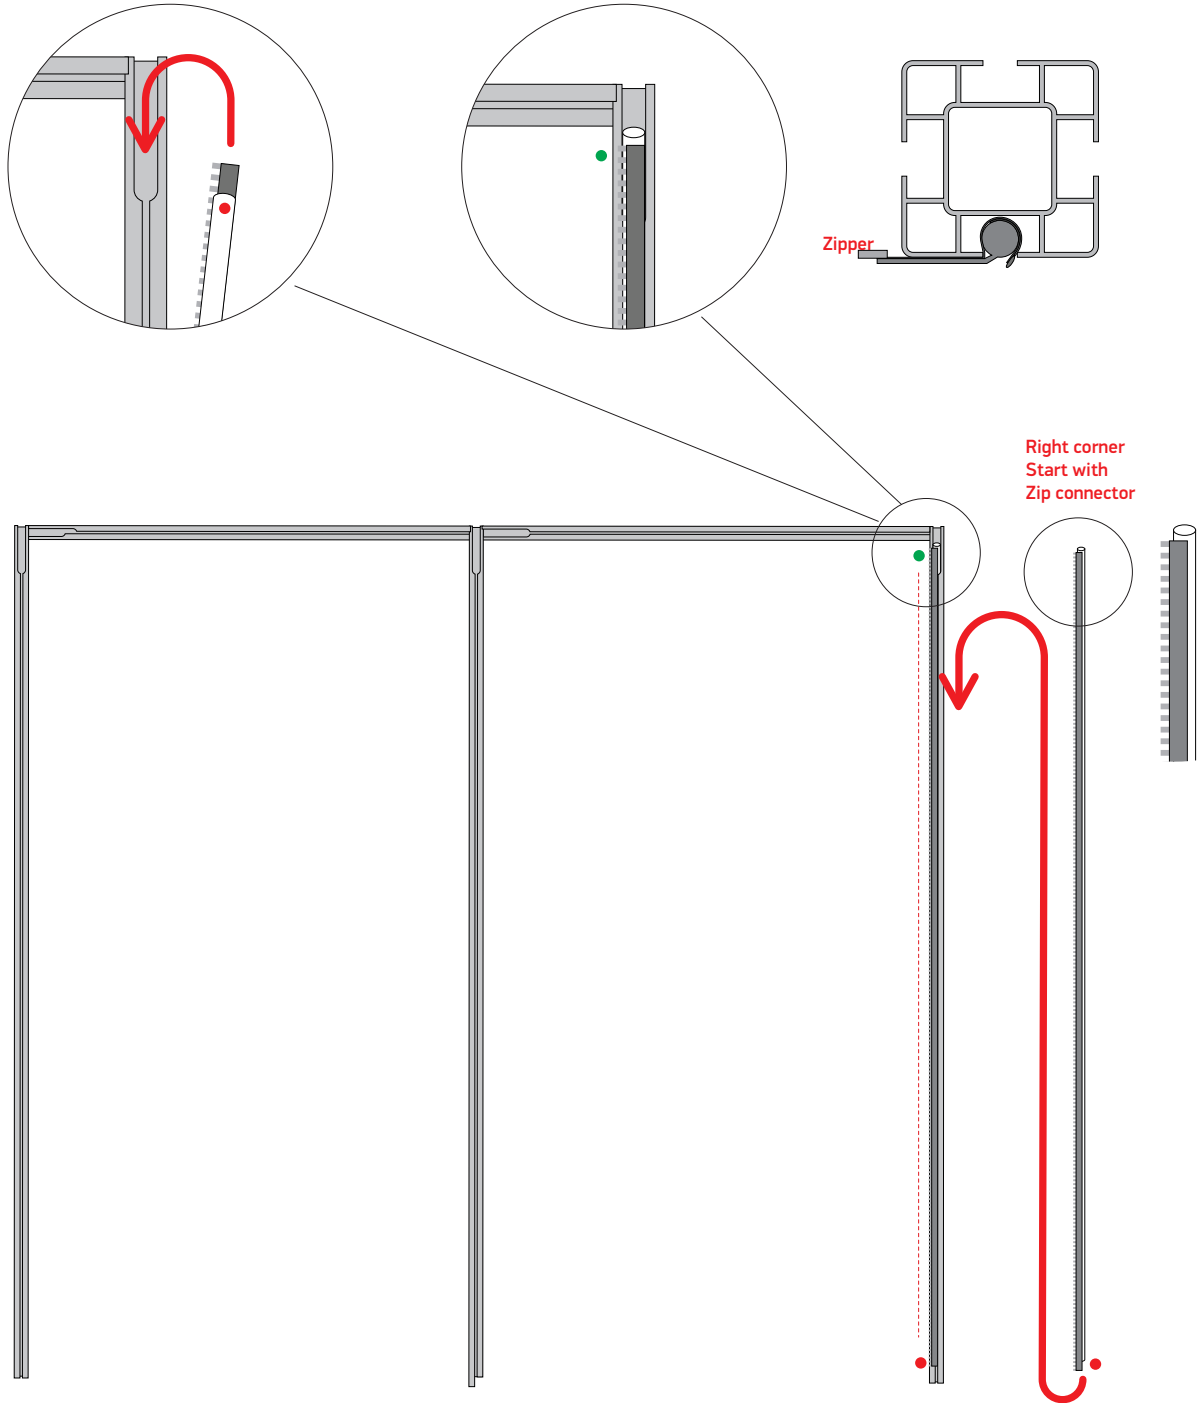

Examples - placement of panels and Zipper connect

Panel windows

Zip connector

Panel Door

Panel open

Panel windows open

Panel closed

Panel side with net

Panel side

Panel veranda top

Zip connector 44 cm  
614040031

## Mounting of zipper connector

Assembly guide - for Veranda kit

7	116 cm		
19	116 cm		
20	116 cm		

B	1	
B2	1	
B9	2	
C	2	
CS	1	
C2	1	
	1	
Screw 4,5x80	2	
Screw 4,5x120	4	
EndCap	1	
P rofil 1190mm	1	

Assembly guide - for Partitun wall

A	1	
B	1	
B2	1	
B9	4	
C	9	
CS	1	
C2		
D	4	
Screw 4,5x80	2	
Screw 4,5x120	4	
EndCap	8	
EndCap	1	
Profil	1	

2	236 cm		
6	116 cm		
7	116 cm		
15	51 cm		
19	116 cm		
20	116 cm	