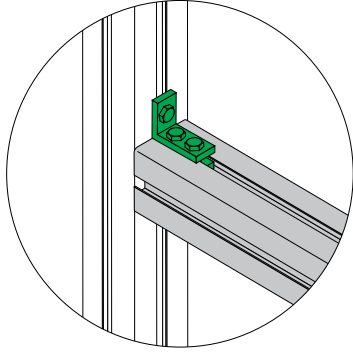

Panel side

Panel veranda top

Zip connector 44 cm  
614040031

## Mounting of zipper connector

Assembly guide - for Veranda kit

7	116 cm		
19	116 cm		
20	116 cm		

B	1	
B2	1	
B9	2	
C	2	
CS	1	
C2	1	
	1	
Screw 4,5x80	2	
Screw 4,5x120	4	
EndCap	1	
P rofil 1190mm	1	

Assembly guide - for Partitun wall

A	1	
B	1	
B2	1	
B9	4	
C	9	
CS	1	
C2		
D	4	
Screw 4,5x80	2	
Screw 4,5x120	4	
EndCap	8	
EndCap	1	
Profil	1	

2	236 cm		
6	116 cm		
7	116 cm		
15	51 cm		
19	116 cm		
20	116 cm	