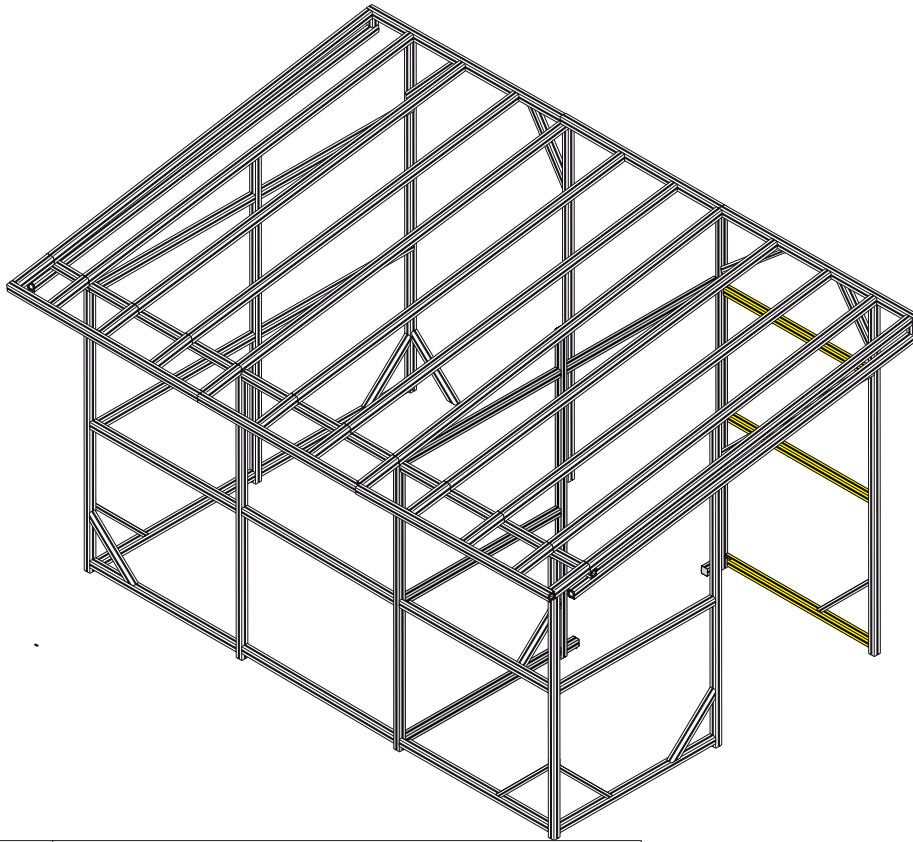

## Mounting of zipper connector

Assembly guide - for Veranda kit

7	116 cm		
19	116 cm		
20	116 cm		

B	1	
B2	1	
B9	2	
C	2	
CS	1	
C2	1	
	1	
Screw 4,5x80	2	
Screw 4,5x120	4	
EndCap	1	
P rofil 1190mm	1	

Assembly guide - for Partitun wall

A	1	
B	1	
B2	1	
B9	4	
C	9	
CS	1	
C2		
D	4	
Screw 4,5x80	2	
Screw 4,5x120	4	
EndCap	8	
EndCap	1	
Profil	1	

2	236 cm		
6	116 cm		
7	116 cm		
15	51 cm		
19	116 cm		
20	116 cm	