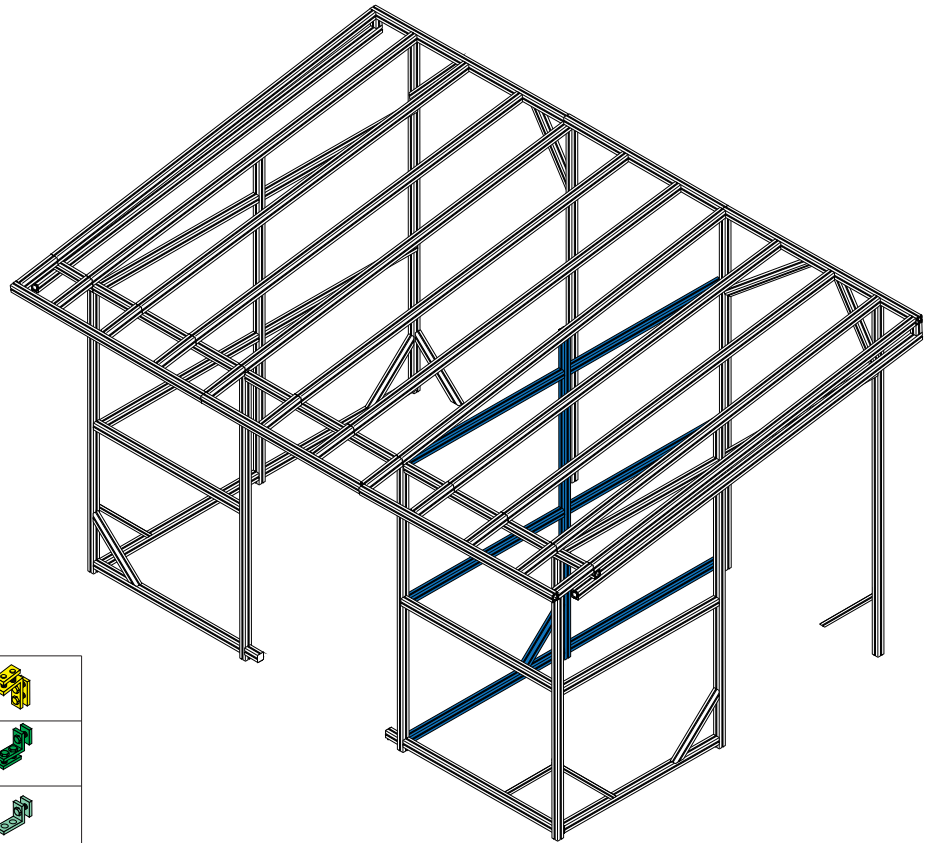

Panel side

Panel veranda top

Zip connector 44 cm  
614040031

## Mounting of zipper connector

Assembly guide - for Veranda kit

7	116 cm		
19	116 cm		
20	116 cm		

B	1	
B2	1	
B9	2	
C	2	
CS	1	
C2	1	
	1	
Screw 4,5x80	2	
Screw 4,5x120	4	
EndCap	1	
P rofil 1190mm	1	

Assembly guide - for Partitun wall

A	1	
B	1	
B2	1	
B9	4	
C	9	
CS	1	
C2		
D	4	
Screw 4,5x80	2	
Screw 4,5x120	4	
EndCap	8	
EndCap	1	
Profil	1	

2	236 cm		
6	116 cm		
7	116 cm		
15	51 cm		
19	116 cm		
20	116 cm	