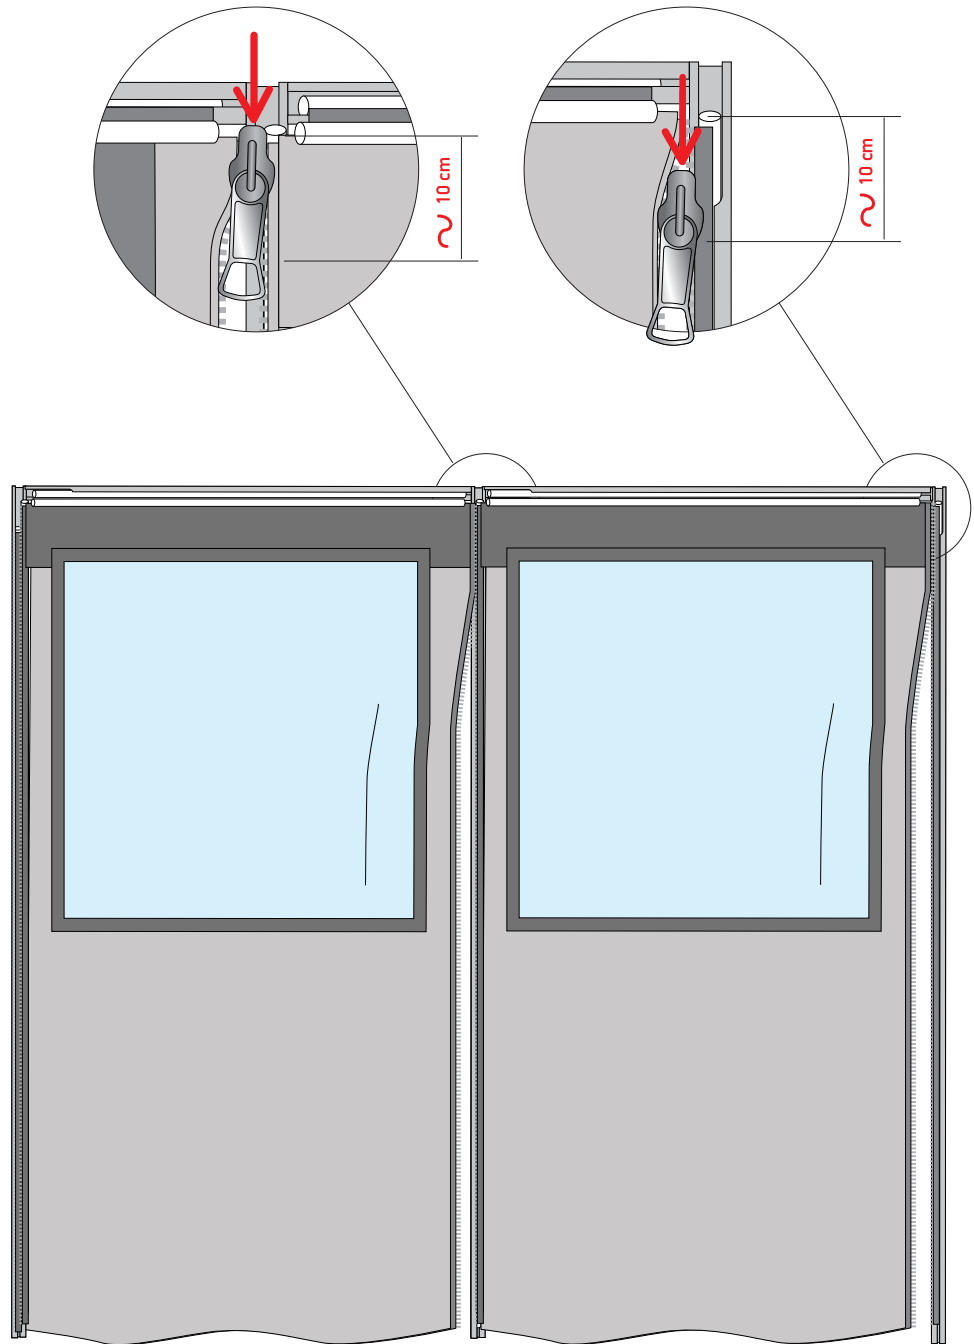

# Panels for CASA

Assembly guide - for Partituon wall .....	20
Assembly guide - for Veranda kit.....	16
Eexamples - placement of panels and Zipper connect .....	4
Mounting of panels.....	9
Mounting of zipper connector .....	8
Panel closed.....	6
Panel Door .....	6
Panel open.....	6
Panel side .....	7
Panel side with net.....	7
Panel veranda top.....	7
Panel windows.....	5
Panel windows open .....	6
Panel windows with net .....	5
Zip connector .....	5

Examples - placement of panels and Zipper connect

Panel windows

Zip connector

Panel Door

Panel open

Panel windows open

Panel closed

Panel side with net

## Mounting of zipper connector

Assembly guide - for Veranda kit

7	116 cm		
19	116 cm		
20	116 cm		

B	1	
B2	1	
B9	2	
C	2	
CS	1	
C2	1	
	1	
Screw 4,5x80	2	
Screw 4,5x120	4	
EndCap	1	
P rofil 1190mm	1	

Assembly guide - for Partitun wall

A	1	
B	1	
B2	1	
B9	4	
C	9	
CS	1	
C2		
D	4	
Screw 4,5x80	2	
Screw 4,5x120	4	
EndCap	8	
EndCap	1	
Profil	1	

2	236 cm		
6	116 cm		
7	116 cm		
15	51 cm		
19	116 cm		
20	116 cm	