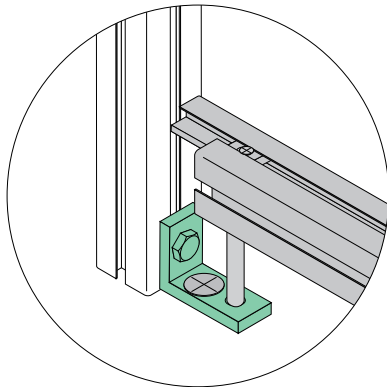

Panel side

Panel veranda top

Zip connector 44 cm  
614040031

## Mounting of zipper connector

Assembly guide - for Veranda kit

7	116 cm		
19	116 cm		
20	116 cm		

B	1	
B2	1	
B9	2	
C	2	
CS	1	
C2	1	
	1	
Screw 4,5x80	2	
Screw 4,5x120	4	
EndCap	1	
P rofil 1190mm	1	

Assembly guide - for Partitun wall

A	1	
B	1	
B2	1	
B9	4	
C	9	
CS	1	
C2		
D	4	
Screw 4,5x80	2	
Screw 4,5x120	4	
EndCap	8	
EndCap	1	
Profil	1	

2	236 cm		
6	116 cm		
7	116 cm		
15	51 cm		
19	116 cm		
20	116 cm	