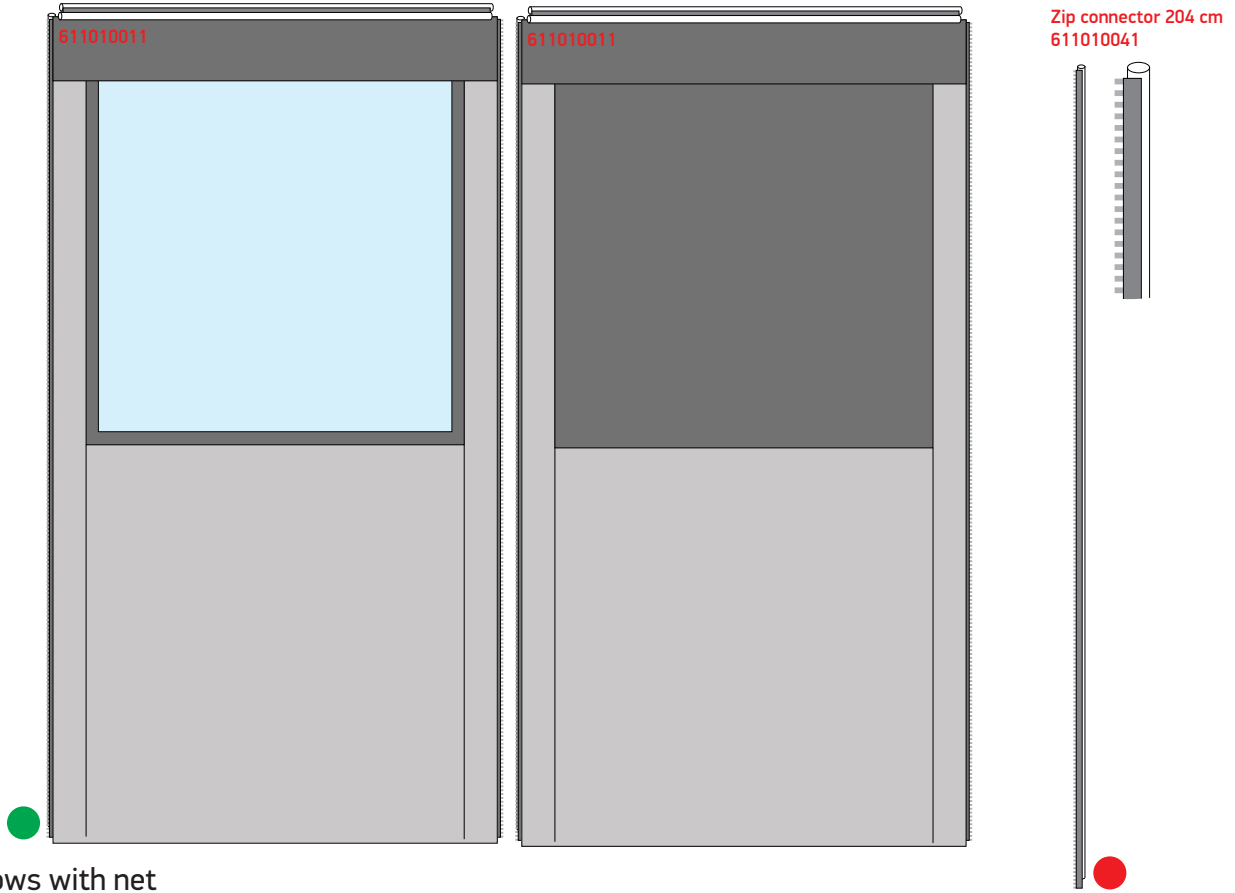

# Panels for CASA

Assembly guide - for Partituon wall .....	20
Assembly guide - for Veranda kit.....	16
Eexamples - placement of panels and Zipper connect .....	4
Mounting of panels.....	9
Mounting of zipper connector .....	8
Panel closed.....	6
Panel Door .....	6
Panel open.....	6
Panel side .....	7
Panel side with net.....	7
Panel veranda top.....	7
Panel windows.....	5
Panel windows open .....	6
Panel windows with net .....	5
Zip connector .....	5

Examples - placement of panels and Zipper connect

Panel windows

Zip connector

Panel Door

Panel open

Panel windows open

Panel closed

Panel side with net

Panel side

Panel veranda top

Zip connector 44 cm  
614040031