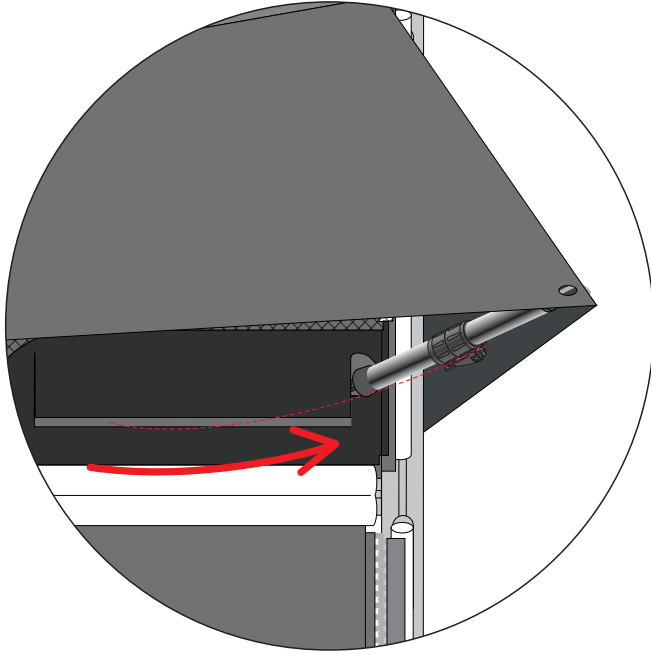

## Mounting of zipper connector

Assembly guide - for Veranda kit

7	116 cm		
19	116 cm		
20	116 cm		

B	1	
B2	1	
B9	2	
C	2	
CS	1	
C2	1	
	1	
Screw 4,5x80	2	
Screw 4,5x120	4	
EndCap	1	
P rofil 1190mm	1	

Assembly guide - for Partitun wall

A	1	
B	1	
B2	1	
B9	4	
C	9	
CS	1	
C2		
D	4	
Screw 4,5x80	2	
Screw 4,5x120	4	
EndCap	8	
EndCap	1	
Profil	1	

2	236 cm		
6	116 cm		
7	116 cm		
15	51 cm		
19	116 cm		
20	116 cm	