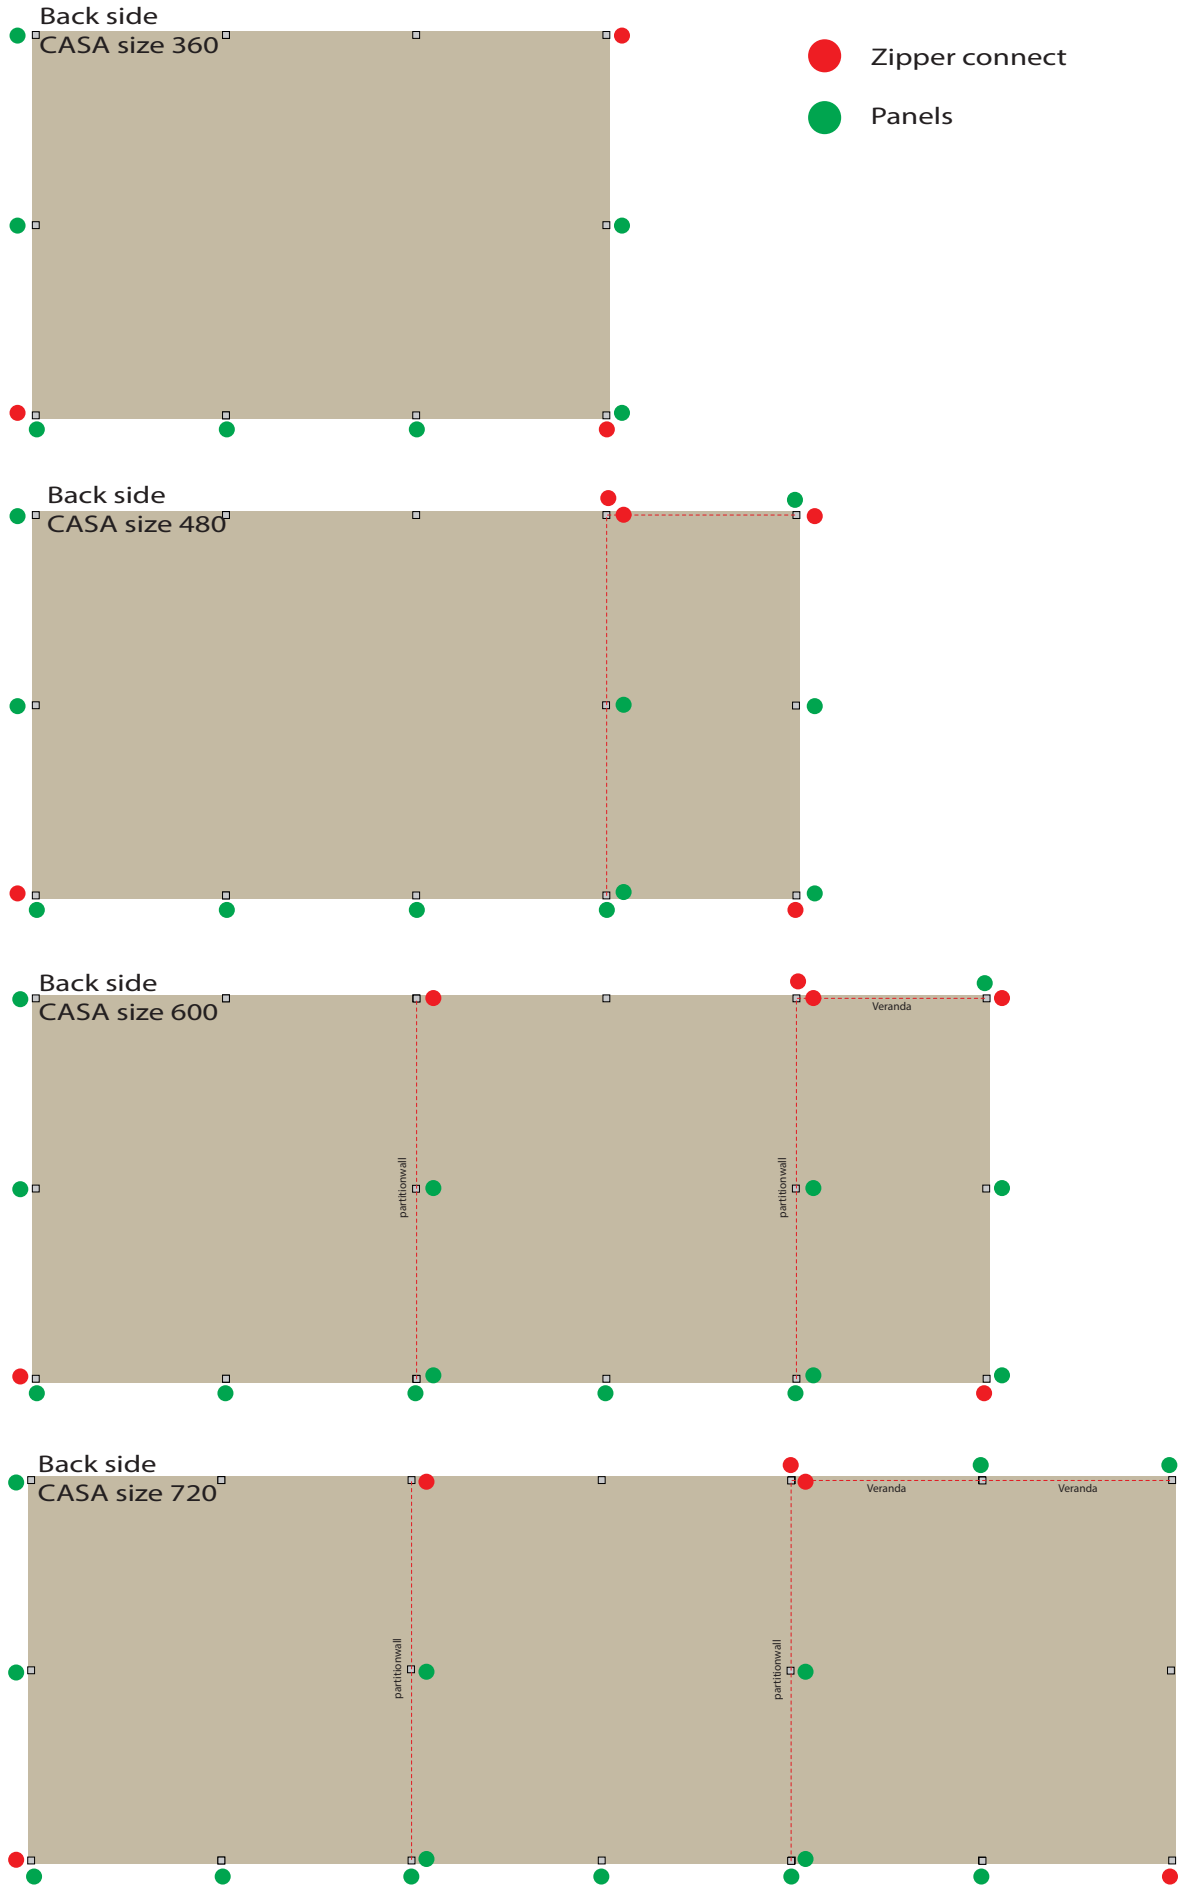

Only examples

# Panels for CASA

Assembly guide - for Partituon wall .....	20
Assembly guide - for Veranda kit.....	16
Eexamples - placement of panels and Zipper connect .....	4
Mounting of panels.....	9
Mounting of zipper connector .....	8
Panel closed.....	6
Panel Door .....	6
Panel open.....	6
Panel side .....	7
Panel side with net.....	7
Panel veranda top.....	7
Panel windows.....	5
Panel windows open .....	6
Panel windows with net .....	5
Zip connector .....	5

Examples - placement of panels and Zipper connect

Panel windows

Zip connector

Panel Door

Panel open

Panel windows open

Panel closed

Panel side with net

A	1	
B	1	
B2	1	
B9	4	
C	9	
CS	1	
C2		
D	4	
Screw 4,5x80	2	
Screw 4,5x120	4	
EndCap	8	
EndCap	1	
Profil	1	

2	236 cm		
6	116 cm		
7	116 cm		
15	51 cm		
19	116 cm		
20	116 cm	