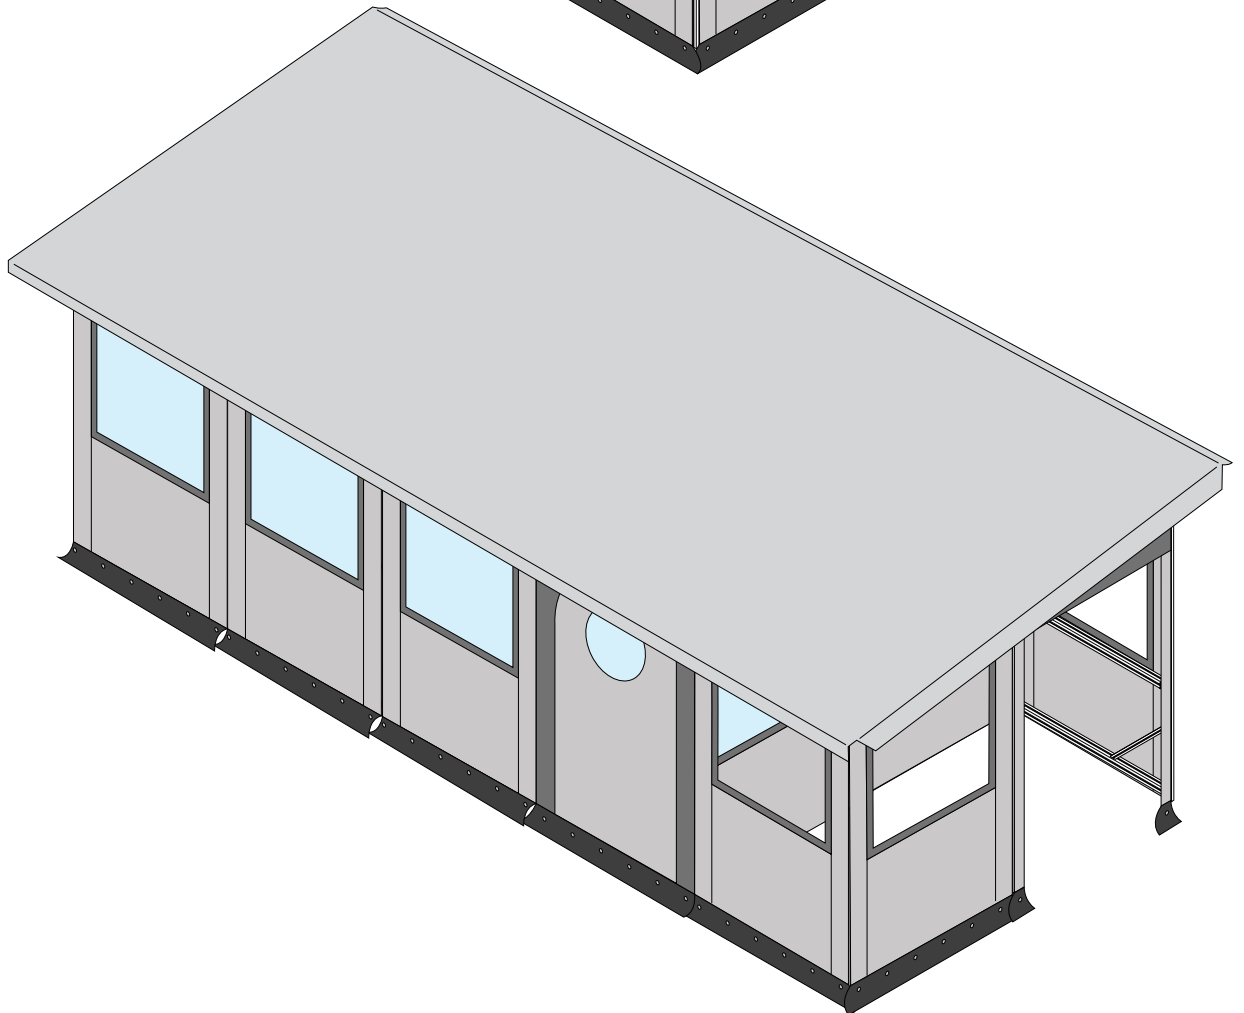

# Panels for CASA

Assembly guide - for Partituon wall .....	20
Assembly guide - for Veranda kit.....	16
Eexamples - placement of panels and Zipper connect .....	4
Mounting of panels.....	9
Mounting of zipper connector .....	8
Panel closed.....	6
Panel Door .....	6
Panel open.....	6
Panel side .....	7
Panel side with net.....	7
Panel veranda top.....	7
Panel windows.....	5
Panel windows open .....	6
Panel windows with net .....	5
Zip connector .....	5

Examples - placement of panels and Zipper connect

Panel windows

Zip connector

Panel Door

Panel open

Panel windows open

Panel closed

Panel side with net

Panel side

Panel veranda top

Zip connector 44 cm  
614040031