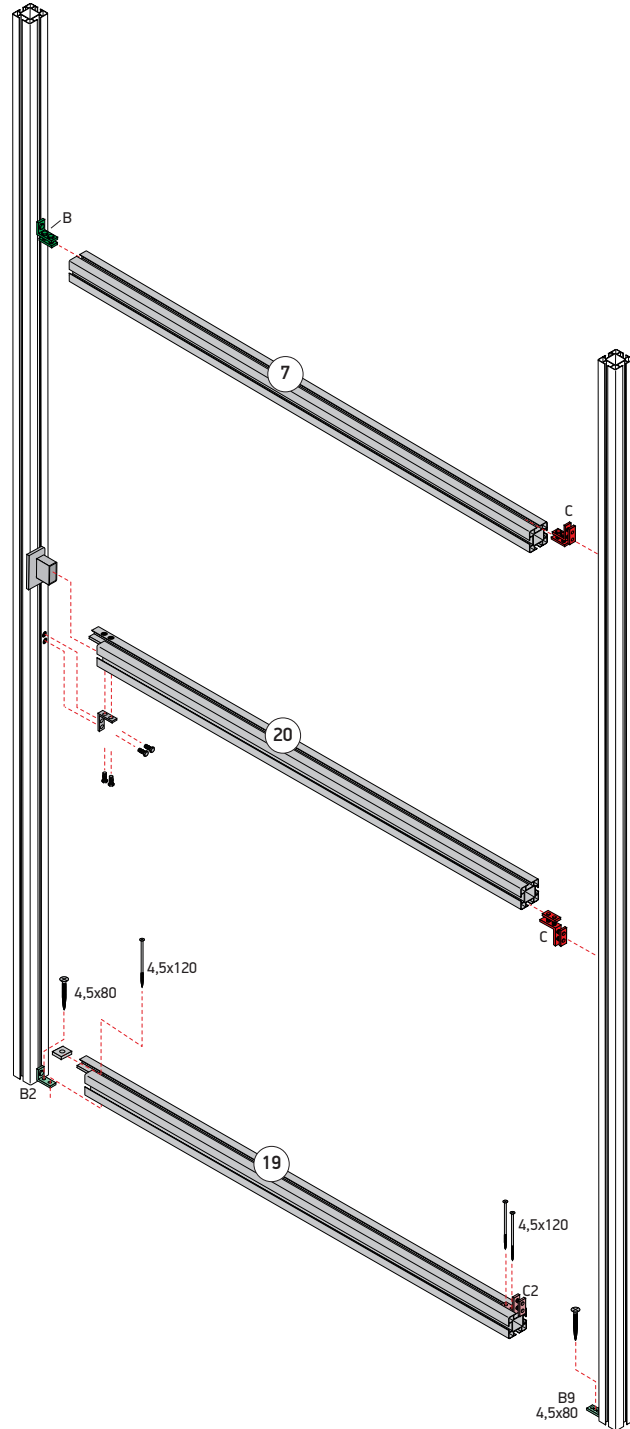

Examples - placement of panels and Zipper connect

Panel windows

Zip connector

Panel Door

Panel open

Panel windows open

Panel closed

Panel side with net

Panel side

Panel veranda top

Zip connector 44 cm  
614040031

## Mounting of zipper connector

Assembly guide - for Veranda kit

7	116 cm		
19	116 cm		
20	116 cm		

B	1	
B2	1	
B9	2	
C	2	
CS	1	
C2	1	
	1	
Screw 4,5x80	2	
Screw 4,5x120	4	
EndCap	1	
P rofil 1190mm	1	

Assembly guide - for Partitun wall

A	1	
B	1	
B2	1	
B9	4	
C	9	
CS	1	
C2		
D	4	
Screw 4,5x80	2	
Screw 4,5x120	4	
EndCap	8	
EndCap	1	
Profil	1	

2	236 cm		
6	116 cm		
7	116 cm		
15	51 cm		
19	116 cm		
20	116 cm	