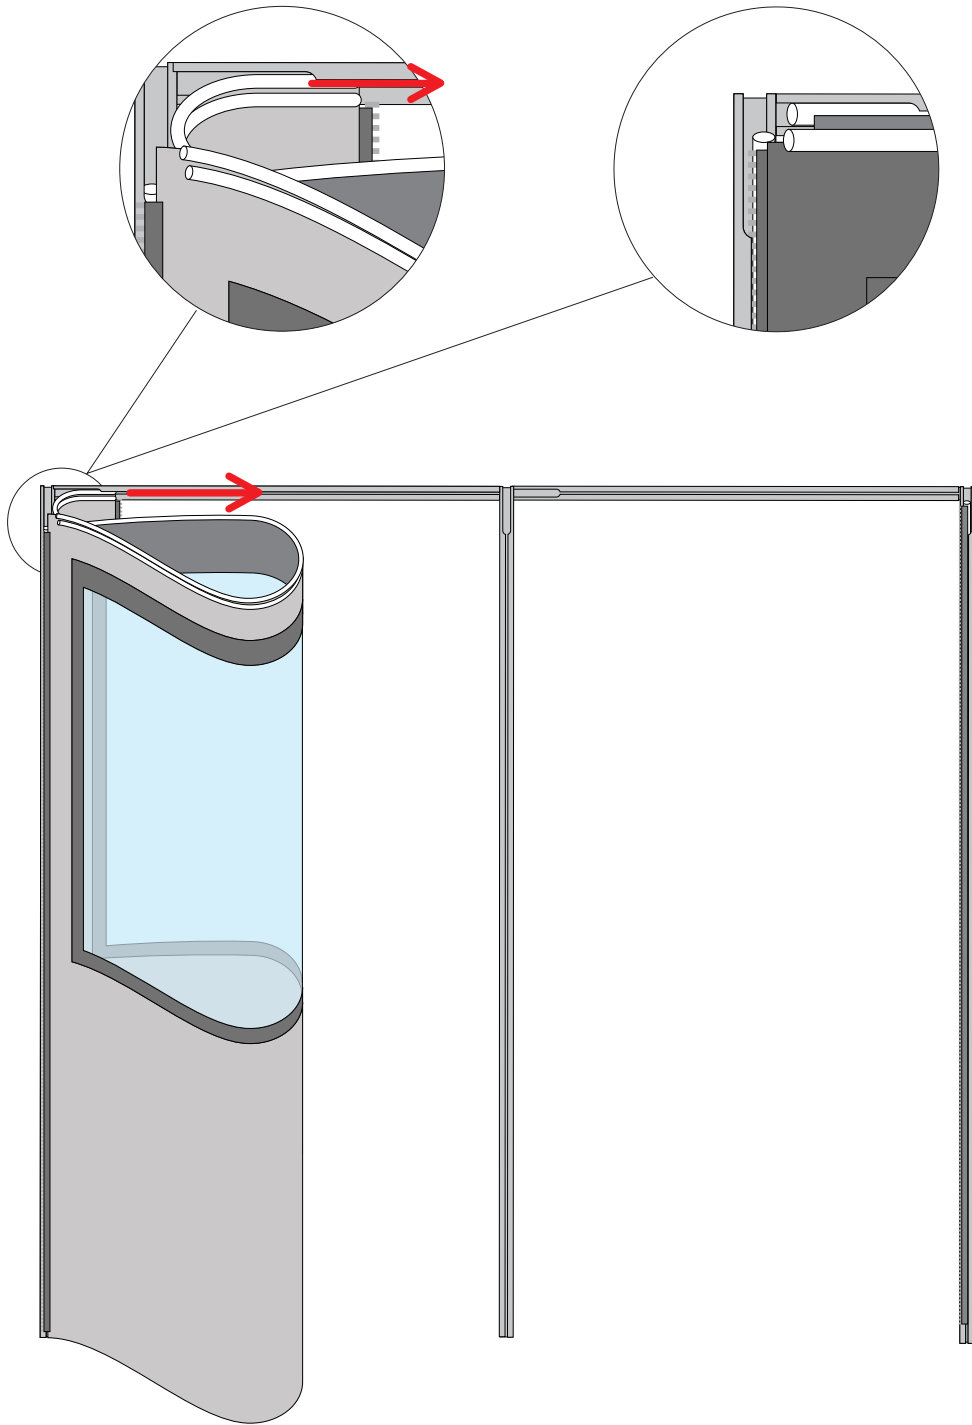

# Panels for CASA

Assembly guide - for Partituon wall .....	20
Assembly guide - for Veranda kit.....	16
Eexamples - placement of panels and Zipper connect .....	4
Mounting of panels.....	9
Mounting of zipper connector .....	8
Panel closed.....	6
Panel Door .....	6
Panel open.....	6
Panel side .....	7
Panel side with net.....	7
Panel veranda top.....	7
Panel windows.....	5
Panel windows open .....	6
Panel windows with net .....	5
Zip connector .....	5

Examples - placement of panels and Zipper connect

Panel windows

Zip connector

Panel Door

Panel open

Panel windows open

Panel closed

Panel side with net

Panel side

Panel veranda top

Zip connector 44 cm  
614040031

## Mounting of zipper connector

Assembly guide - for Veranda kit

7	116 cm		
19	116 cm		
20	116 cm		

B	1	
B2	1	
B9	2	
C	2	
CS	1	
C2	1	
	1	
Screw 4,5x80	2	
Screw 4,5x120	4	
EndCap	1	
P rofil 1190mm	1	

Assembly guide - for Partitun wall