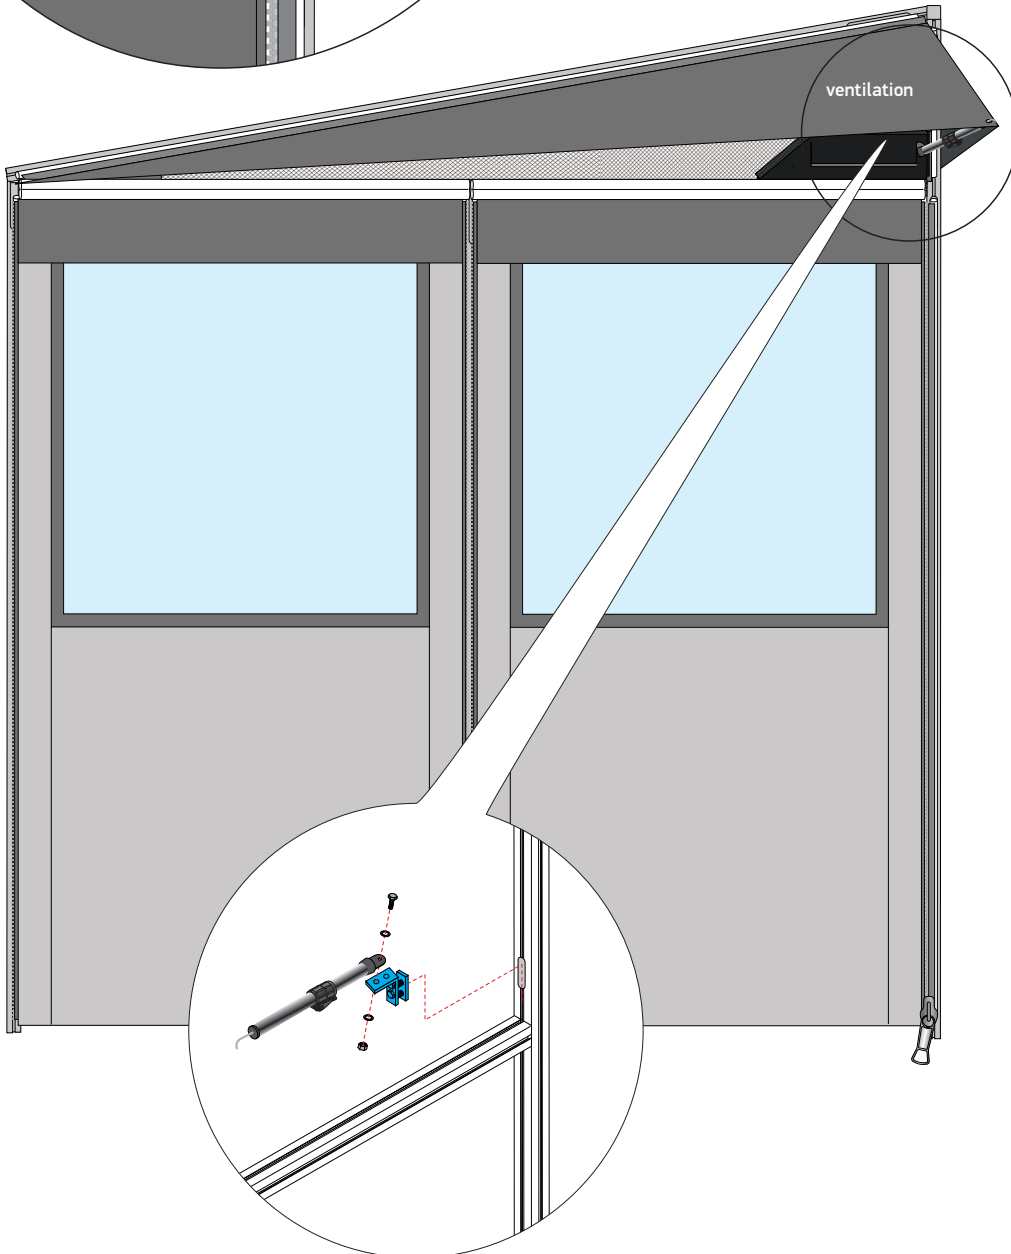

Panel side

Panel veranda top

Zip connector 44 cm  
614040031

## Mounting of zipper connector

Assembly guide - for Veranda kit

7	116 cm		
19	116 cm		
20	116 cm		

B	1	
B2	1	
B9	2	
C	2	
CS	1	
C2	1	
	1	
Screw 4,5x80	2	
Screw 4,5x120	4	
EndCap	1	
P rofil 1190mm	1	

Assembly guide - for Partitun wall

A	1	
B	1	
B2	1	
B9	4	
C	9	
CS	1	
C2		
D	4	
Screw 4,5x80	2	
Screw 4,5x120	4	
EndCap	8	
EndCap	1	
Profil	1	

2	236 cm		
6	116 cm		
7	116 cm		
15	51 cm		
19	116 cm		
20	116 cm	