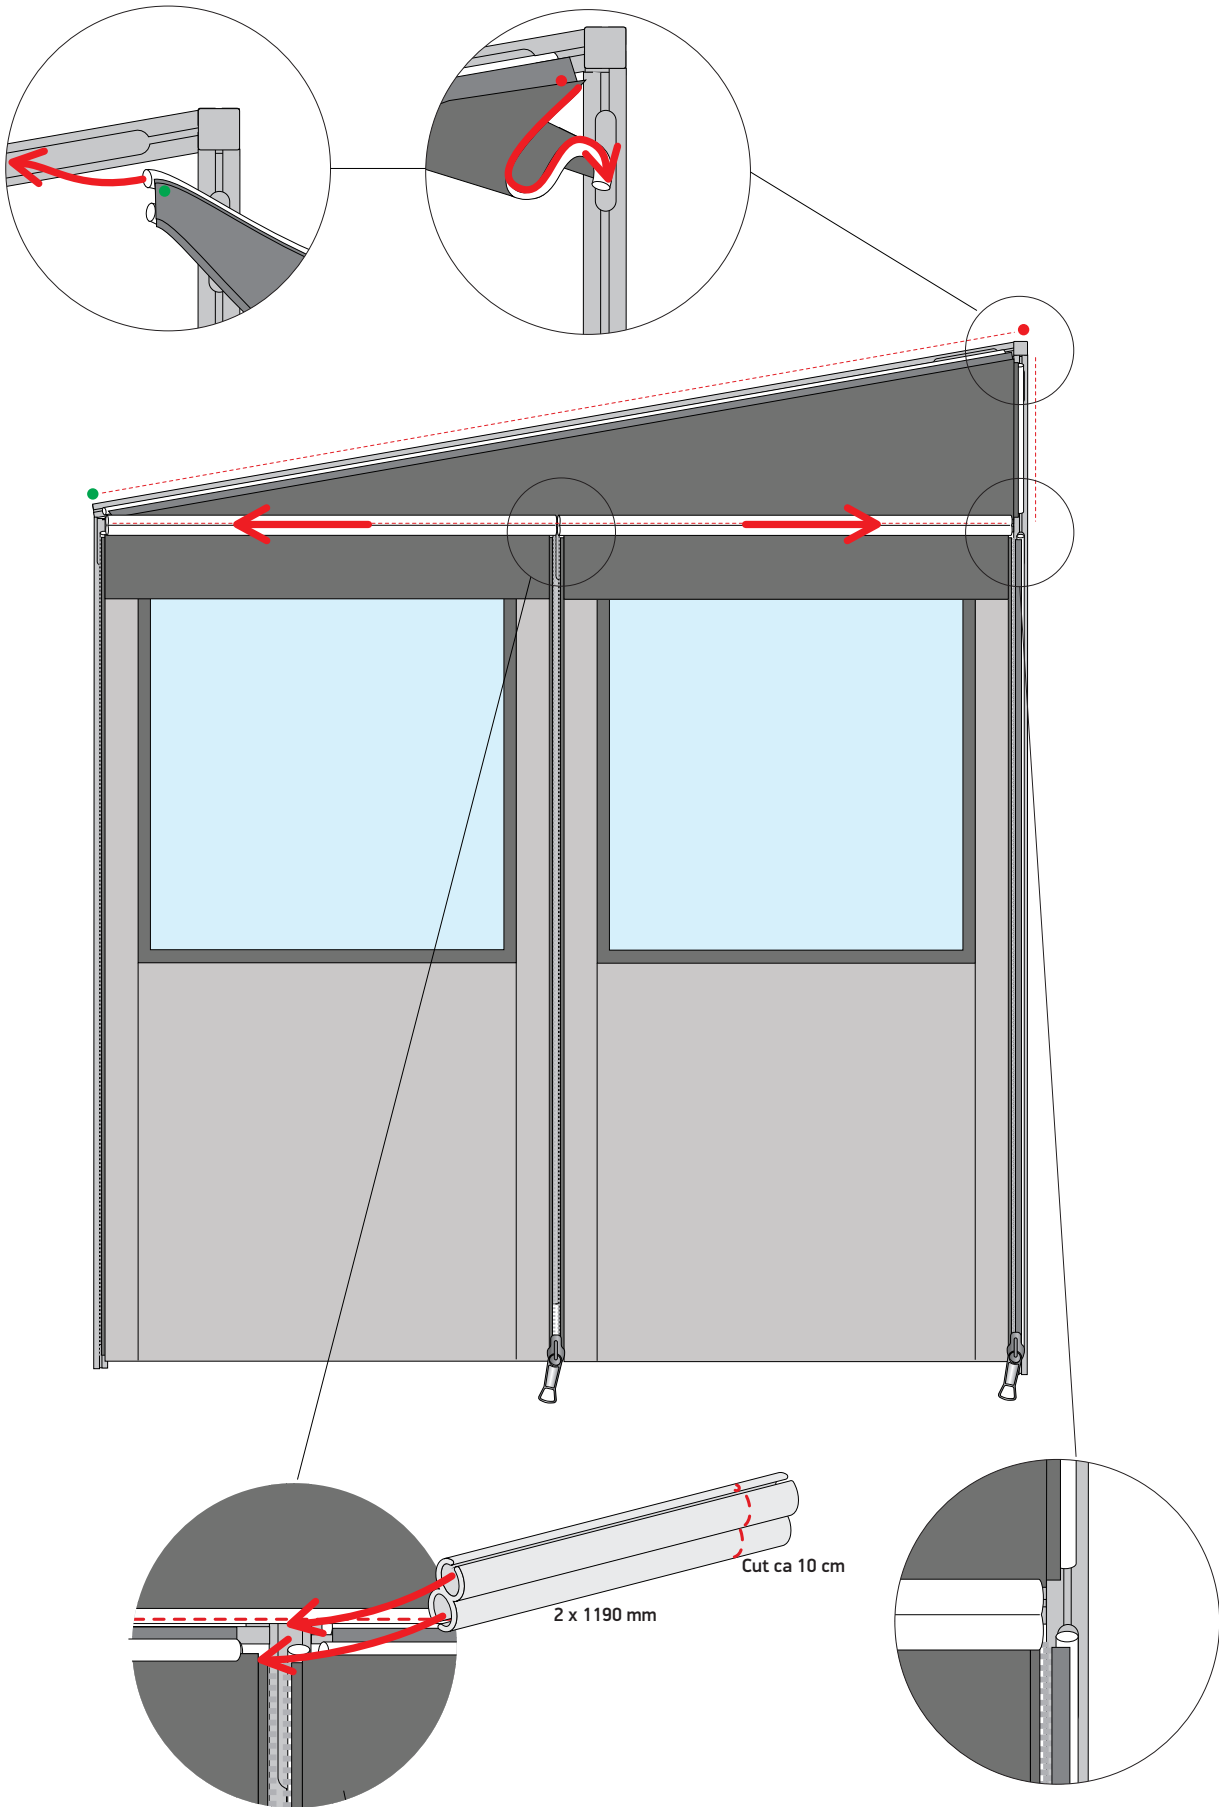

# Panels for CASA

Assembly guide - for Partituon wall .....	20
Assembly guide - for Veranda kit.....	16
Eexamples - placement of panels and Zipper connect .....	4
Mounting of panels.....	9
Mounting of zipper connector .....	8
Panel closed.....	6
Panel Door .....	6
Panel open.....	6
Panel side .....	7
Panel side with net.....	7
Panel veranda top.....	7
Panel windows.....	5
Panel windows open .....	6
Panel windows with net .....	5
Zip connector .....	5

Examples - placement of panels and Zipper connect

Panel windows

Zip connector

Panel Door

Panel open

Panel windows open

Panel closed

Panel side with net

## Mounting of zipper connector

Assembly guide - for Veranda kit

7	116 cm		
19	116 cm		
20	116 cm		

B	1	
B2	1	
B9	2	
C	2	
CS	1	
C2	1	
	1	
Screw 4,5x80	2	
Screw 4,5x120	4	
EndCap	1	
P rofil 1190mm	1	

Assembly guide - for Partitun wall

A	1	
B	1	
B2	1	
B9	4	
C	9	
CS	1	
C2		
D	4	
Screw 4,5x80	2	
Screw 4,5x120	4	
EndCap	8	
EndCap	1	
Profil	1	

2	236 cm		
6	116 cm		
7	116 cm		
15	51 cm		
19	116 cm		
20	116 cm	