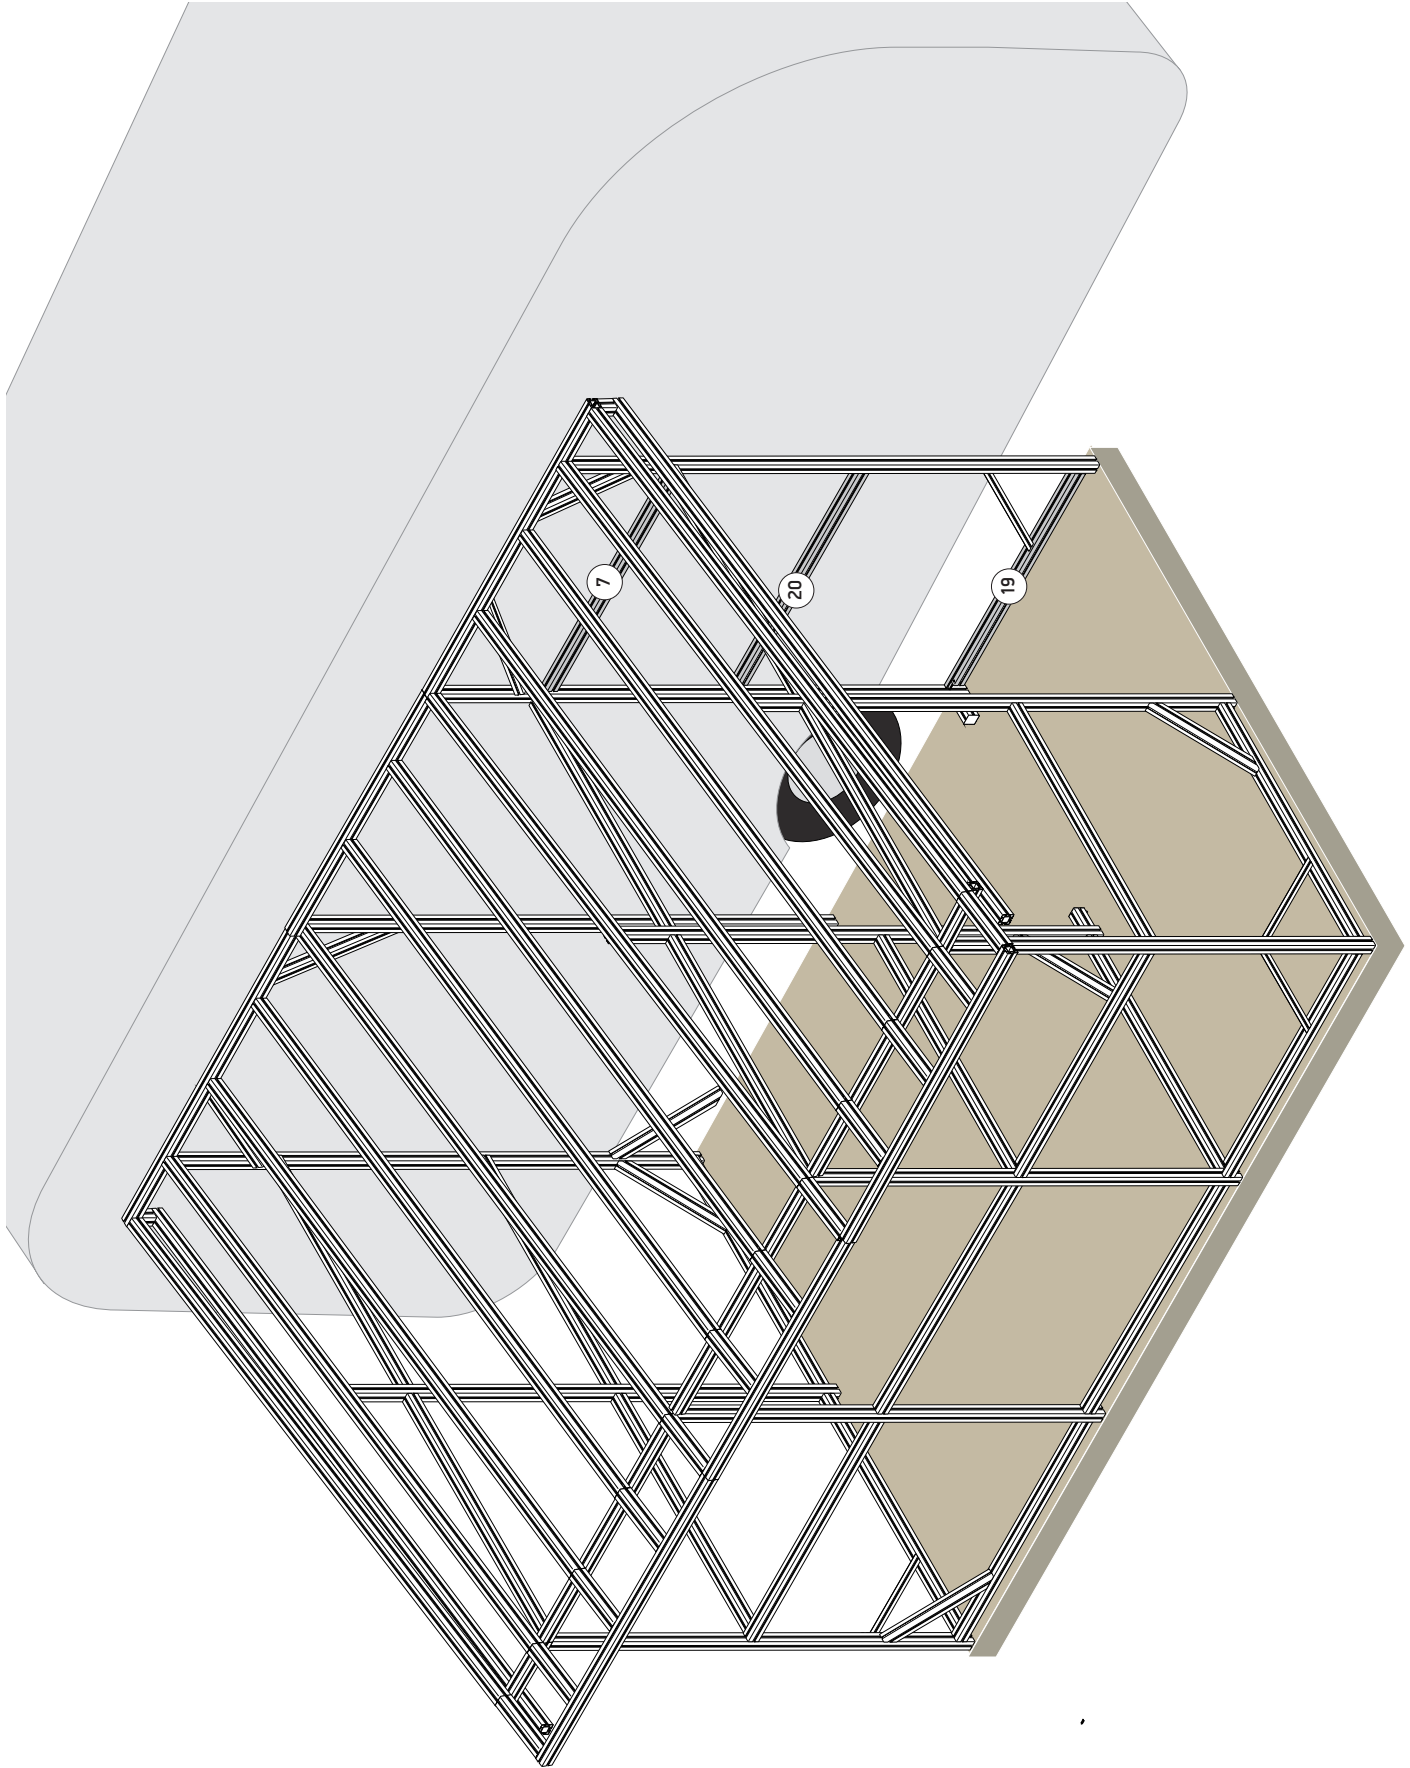

Examples - placement of panels and Zipper connect

Panel windows

Zip connector

Panel Door

Panel open

Panel windows open

Panel closed

Panel side with net

## Mounting of zipper connector

Assembly guide - for Veranda kit

7	116 cm		
19	116 cm		
20	116 cm		

B	1	
B2	1	
B9	2	
C	2	
CS	1	
C2	1	
	1	
Screw 4,5x80	2	
Screw 4,5x120	4	
EndCap	1	
P rofil 1190mm	1	

Assembly guide - for Partitun wall

A	1	
B	1	
B2	1	
B9	4	
C	9	
CS	1	
C2		
D	4	
Screw 4,5x80	2	
Screw 4,5x120	4	
EndCap	8	
EndCap	1	
Profil	1	

2	236 cm		
6	116 cm		
7	116 cm		
15	51 cm		
19	116 cm		
20	116 cm	