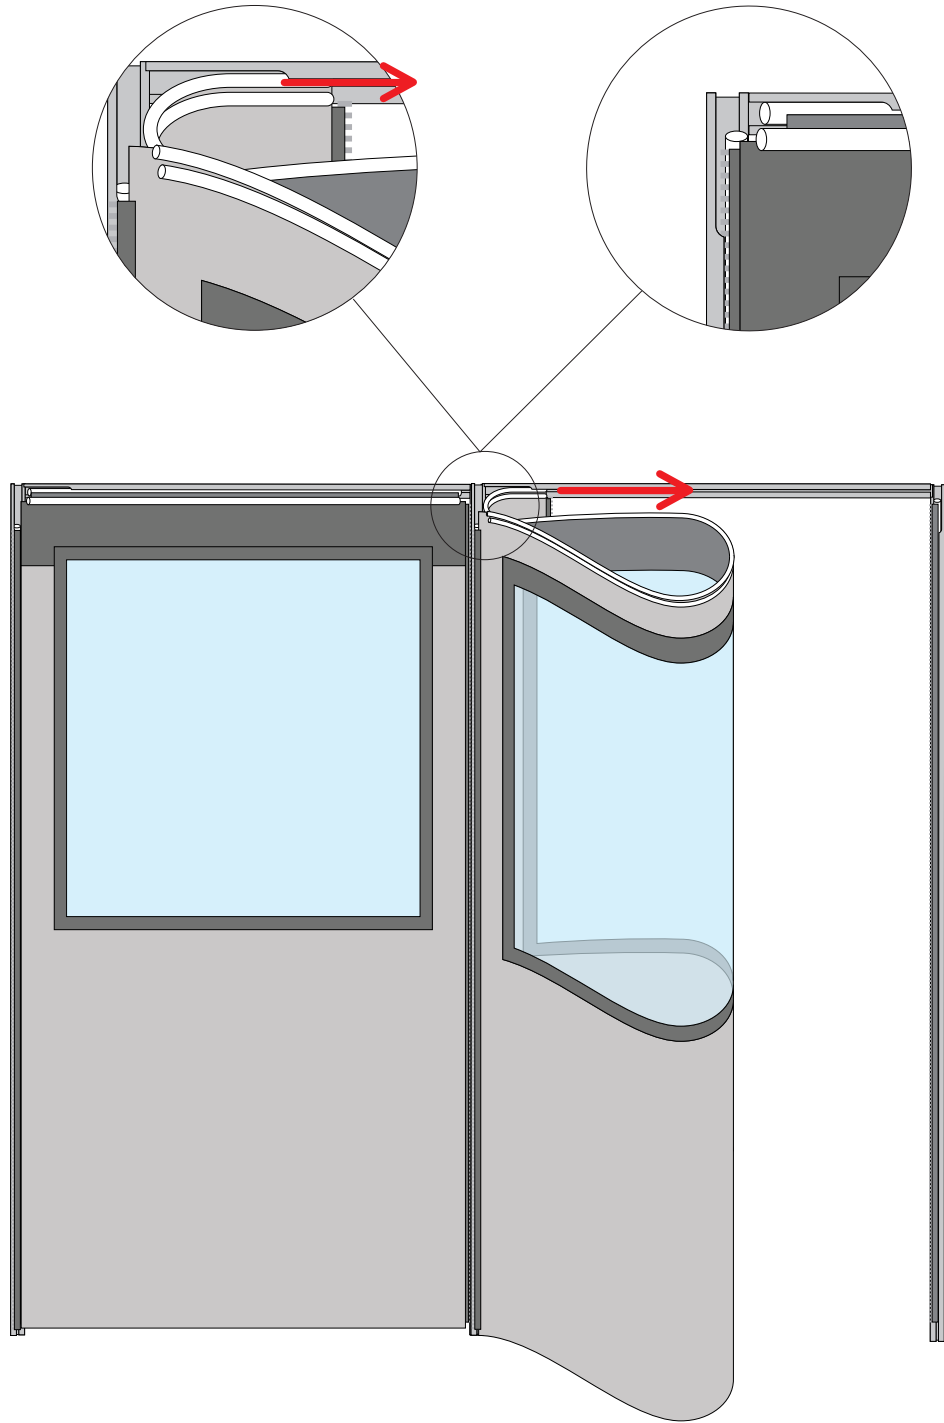

# Panels for CASA

Assembly guide - for Partituon wall .....	20
Assembly guide - for Veranda kit.....	16
Eexamples - placement of panels and Zipper connect .....	4
Mounting of panels.....	9
Mounting of zipper connector .....	8
Panel closed.....	6
Panel Door .....	6
Panel open.....	6
Panel side .....	7
Panel side with net.....	7
Panel veranda top.....	7
Panel windows.....	5
Panel windows open .....	6
Panel windows with net .....	5
Zip connector .....	5

Examples - placement of panels and Zipper connect

Panel windows

Zip connector

Panel Door

Panel open

Panel windows open

Panel closed

Panel side with net

Panel side

Panel veranda top

Zip connector 44 cm  
614040031

## Mounting of zipper connector

Assembly guide - for Veranda kit

7	116 cm		
19	116 cm		
20	116 cm		

B	1	
B2	1	
B9	2	
C	2	
CS	1	
C2	1	
	1	
Screw 4,5x80	2	
Screw 4,5x120	4	
EndCap	1	
P rofil 1190mm	1	

Assembly guide - for Partitun wall